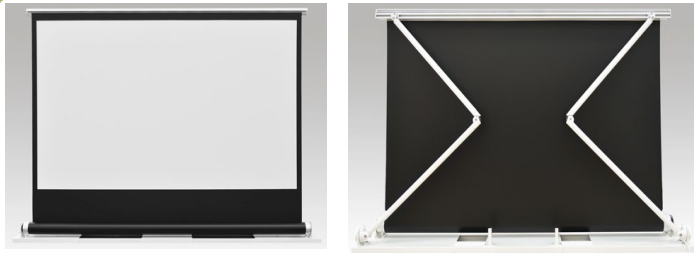

*Rear surface packed in cartoon box on a side

€ 38
KITMEKGF

SCREENLINE

RISE

Motorized projection screen rising up from the case
Available only in white colour

NO BLACK BORDERS

MOD	16:10		FRONT PROJECTION		SCREEN SIZES		SHIPMENT SIZES	
	B X H (cm)	D	HOME VISION		OVERALL SIZE	WEIGHT	OVERALL SIZE	WEIGHT
240	240x150	112"	€	3.630	270	51	281x45x38	80
				RI240CHV				
340	340x213	158"	€	5.030	370	78	381x45x38	118
				RI340CHV				
390	390x244	181"	€	5.420	420	85	431x45x38	129
				RI390CHV				
440	440x275	204"	€	5.960	470	94	481x45x38	144
				RI440CHV				
490	490x306	227"	€	6.465	520	105	531x45x38	160
				RI490CHV				