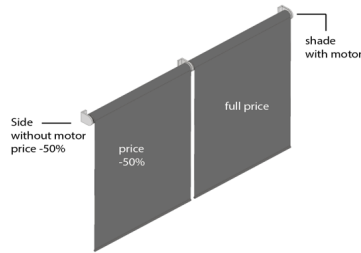

ECLIPSE DOUBLE (with junction, only 1 motor on the right side)

The side without motor = -50% (on the price related to its size)
Maximum double Eclipse sizes: 270x400 + 270x400

Nuance filtering and sound-absorbing fabric*:

Wall and ceiling bracket available:

*Nuance available for immediate delivery. For other colors, ask to our sales department more details.

Transmitter on request. You can choose from 1 channel or 6 channels controls:

1-channel transmitter (extra)
ACECL1CH € 84

6-channel transmitter (extra)*
ACECL6CH € 147

* not compatible with wall plate module

Module for wall plate available, controls up to 4 Eclipse / 4 channels (on request)*:

Wall plate module
ACECL4CH € 147

All-in-one hub to smartly manage Eclipse and any other smart device in the home (on request)*:

Smart Home module
ACECLSMH € 179