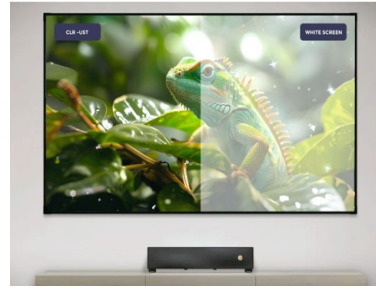

SCREENLINE

CLR - UST

Aluminum rigid frame screen designed specifically for ultra-short-throw projectors. The serriform microstructure on the surface of the screen repels ambient light, particularly light from the ceiling, and retains light emitted by the projector, improving image contrast and color saturation.

[LEARN](#)

1 CM BLACK FRAME

MOD	16:9		D	FRONT PROJECTION		FEATURES		SCREEN SIZES		SHIPMENT SIZES	
	B X H (cm)			RESELLER	VIEWING ANGLE	GAIN	OVERALL SIZE	WEIGHT	OVERALL SIZE	WEIGHT	
100	223 x 126 x 3		100"	€	550	160°	0.6	223 x 126 x 3	15	156 x 43 x 13	19
120	268 x 151 x 3		120"	€	830	160°	0.6	268 x 151 x 3	12	178 x 23 x 14	16
					CLRSC100						
					CLRSC120						

* NO DISCOUNT APPLICABLE