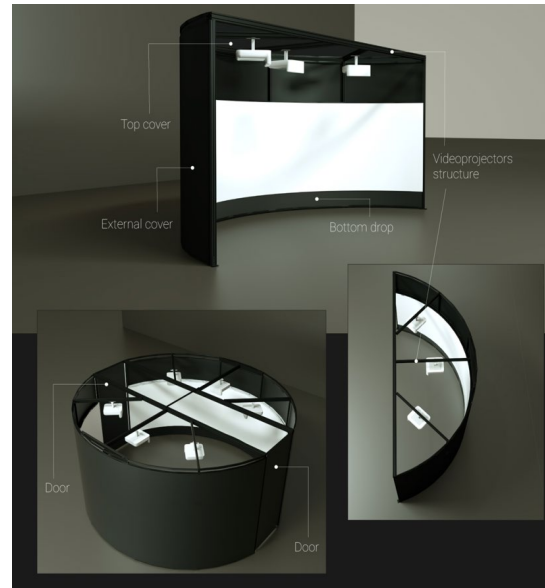

MEDIUM ARENA

Technical Arena structure data		
Positioning		On the ground
Radius (mm)	(R)	2000
Angle (°)	(α)	180
Width (mm)	(L)	4170
Depth (mm)	(P)	2170
Total height (mm)		1500
Projectors structure		Excluded
Projector's number	N°	0