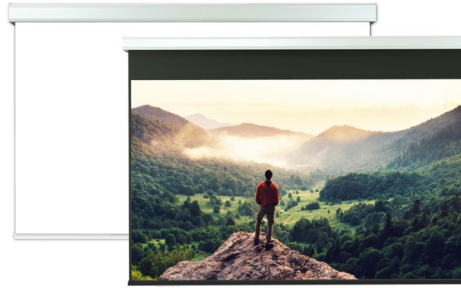

Somfy motor radio integrated +RF (IO technology) 350 €

SCREENLINE

LODO EVO

Electric screen for middle/large size installations. White or black aluminum case. Standard with manual switcher and wall/ceiling mounting brackets. Frontal fall of surface as standard.