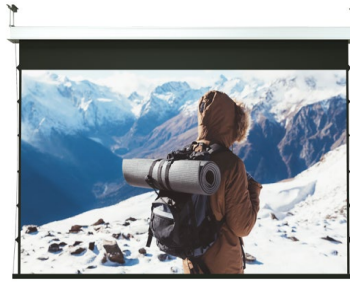

INCEILING BIG LODO EVO TENSIONED

ACCESSORIES

SOON AVAILABLE THE NEW CONFIGURATOR

LEARN MORE

8 CM BLACK BORDERS

MOD	4:3 DROP 20 CM		FRONT PROJECTION			REAR PROJECTION	SCREEN SIZE		SHIPMENT SIZE	
	B X H (cm)	D	WHITE ICE	HOME VISION	PERFORATED	CORAL	L (cm)	KG	OVERALL SIZE	WEIGHT
620	620 x 465	320	€ 7.795	€ 8.050	€ 8.453	€ 7.795	676	145	700x33x40	204
			IX620BWI	IX620BHV	IX620BPE	IX620BCO				
670	670 x 502	330	€ 7.966	€ 8.152	€ 8.560	€ 7.966	727	156	750x33x40	219
			IX670BWI	IX670BHV	IX670BPE	IX670BCO				
720	720 x 540	355	€ 8.074	€ 8.398	€ 8.818	€ 8.074	777	170	800x33x40	237
			IX720BWI	IX720BHV	IX720BPE	IX720BCO				
770	770 x 577	379	€ 8.468	€ 8.844	€ 9.287	€ 8.468	827	182	850x33x40	253
			IX770BWI	IX770BHV	IX770BPE	IX770BCO				

MOD	16:10 DROP 35 CM		FRONT PROJECTION			REAR PROJECTION	SCREEN SIZE		SHIPMENT SIZE	
	B X H (cm)	D	WHITE ICE	HOME VISION	MICROPERFORATED	CORAL	L (cm)	KG	OVERALL SIZE	WEIGHT
620	620 x 388	288	€ 7.795	€ 8.050	€ 8.453	€ 7.795	676	145	700x33x40	204
			IX620CWI	IX620CHV	IX620CPE	IX620CCO				
670	670 x 418	311	€ 7.966	€ 8.152	€ 8.560	€ 7.966	727	156	750x33x40	219
			IX670CWI	IX670CHV	IX670CPE	IX670CCO				
720	720 x 450	335	€ 8.074	€ 8.398	€ 8.818	€ 8.074	777	170	800x33x40	237
			IX720CWI	IX720CHV	IX720CPE	IX720CCO				
770	770 x 481	358	€ 8.468	€ 8.844	€ 9.287	€ 8.468	827	182	850x33x40	253
			IX770CWI	IX770CHV	IX770CPE	IX770CCO				
820	820 x 512	381	€ 8.655	€ 9.063	€ 9.516	€ 8.655	877	195	900x33x40	269
			IX820CWI	IX820CHV	IX820CPE	IX820CCO				

MOD	16:9 DROP 50 CM		FRONT PROJECTION			REAR PROJECTION	SCREEN SIZE		SHIPMENT SIZE	
	B X H (cm)	D	WHITE ICE	HOME VISION	MICROPERFORATED	CORAL	L (cm)	KG	OVERALL SIZE	WEIGHT
620	620 x 349	280	€ 7.795	€ 8.050	€ 8.453	€ 7.795	676	145	700x33x40	204
			IX620DWI	IX620DHV	IX620DPE	IX620DCO				
670	670 x 377	311	€ 7.966	€ 8.152	€ 8.560	€ 7.966	727	156	750x33x40	219
			IX670DWI	IX670DHV	IX670DPE	IX670DCO				
720	720 x 405	326	€ 8.074	€ 8.398	€ 8.818	€ 8.074	777	170	800x33x40	237
			IX720DWI	IX720DHV	IX720DPE	IX720DCO				
770	770 x 433	348	€ 8.468	€ 8.844	€ 9.287	€ 8.468	827	182	850x33x40	253
			IX770DWI	IX770DHV	IX770DPE	IX770DCO				
820	820 x 461	371	€ 8.655	€ 9.063	€ 9.516	€ 8.655	877	195	900x33x40	269
			IX820DWI	IX820DHV	IX820DPE	IX820DCO				

NO BLACK BORDERS, NO DROP